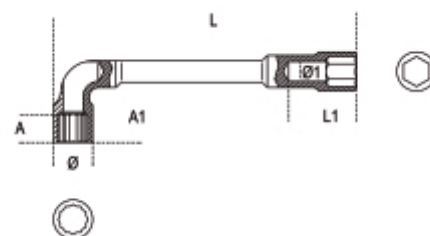

**Clé à pipe débouchée chromée**

art.	mm	Ø mm	L mm	Ø1 mm	A mm	A1 mm	L1 mm	g	
009370006	937 6X6	6x6	11,5	110	5,0	8,0	15,0	15,0	55
009370007	937 7X7	7x7	12,5	116	6,0	9,0	18,0	15,0	60
009370008	937 8X8	8x8	13,0	120	6,0	11,0	20,0	21,0	65
009370009	937 9X9	9x9	14,0	125	7,0	11,0	20,0	21,0	75
009370010	937 10X10	10x10	16,5	133	8,0	13,0	22,0	25,0	105
009370011	937 11X11	11x11	17,5	143	8,5	14,0	23,0	25,0	125
009370012	937 12X12	12x12	19,0	148	8,5	14,0	25,0	25,0	165
009370013	937 13X13	13x13	19,5	154	9,5	16,0	28,0	34,0	175
009370014	937 14X14	14x14	21,5	167	10,0	17,0	28,0	34,0	220
009370015	937 15X15	15x15	22,5	182	10,0	17,0	29,0	40,0	235
009370016	937 16X16	16x16	24,5	193	11,0	20,0	33,0	40,0	335
009370017	937 17X17	17x17	26,0	198	12,0	20,0	34,0	44,0	340
009370018	937 18X18	18x18	26,5	215	13,0	20,0	34,0	44,0	370
009370019	937 19X19	19x19	29,0	220	14,0	22,0	35,0	48,0	435
009370020	937 20X20	20x20	30,5	222	14,0	22,0	37,0	48,0	485
009370021	937 21X21	21x21	30,5	236	16,0	25,0	39,0	48,0	575
009370022	937 22X22	22x22	32,5	250	16,0	25,0	41,0	52,0	610
009370023	937 23X23	23x23	33,5	256	17,0	26,0	44,0	52,0	705
009370024	937 24X24	24x24	35,0	272	19,0	27,0	46,0	55,0	805
009370025	937 25X25	25x25	36,5	282	19,0	27,0	47,0	55,0	895
009370026	937 26X26	26x26	37,5	296	20,0	28,0	47,0	61,0	950
009370027	937 27X27	27x27	39,0	296	21,0	28,0	50,0	61,0	1220
009370028	937 28X28	28x28	39,0	314	22,0	28,0	51,0	61,0	1235
009370030	937 30X30	30x30	42,5	348	23,0	31,0	51,0	70,0	1520
009370032	937 32X32	32x32	45,5	364	24,0	32,0	51,0	70,0	1800