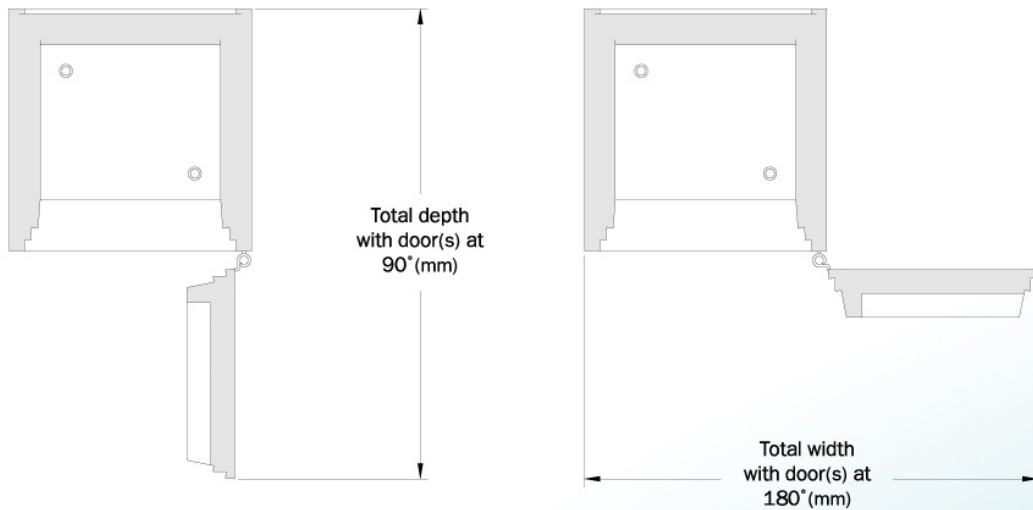

■ Certification

ECB · S

Burglary protection level S1 by EN 14450 by ECB·S
European Certification Board · Security System

■ Projection

diplomat®
SAFE LTD

1583-4 SONGJUNG-DONG GANGSEO-GU BUSAN, KOREA TEL (82 51) 831-4400 FAX (82 51) 831-4409

E mail : info@dsafe.co.kr www.dsafe.kr